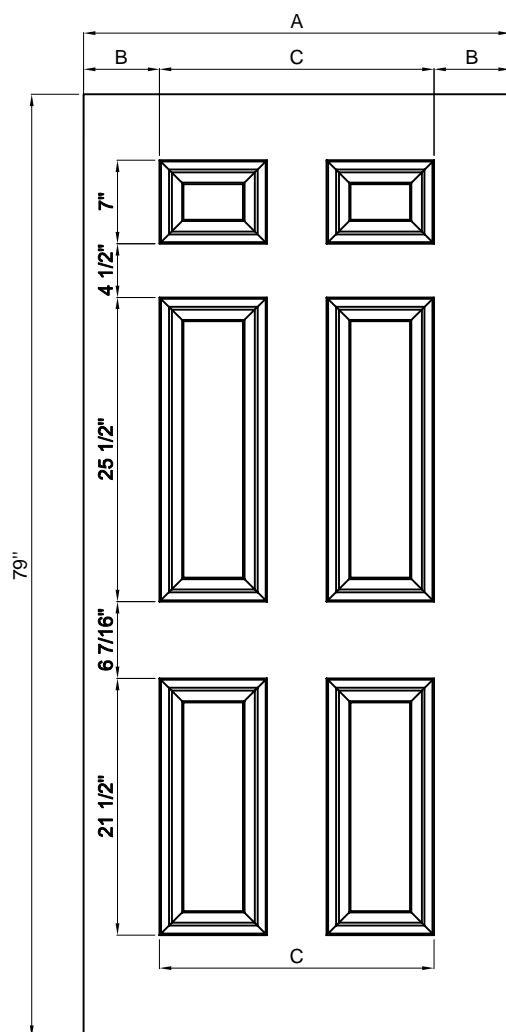

TONGYU

Steel Door Features

6'8" SF-ISD-01

Size	A	B	C
2/6	29-3/4"	3.375"	21.19"
2/8	31-3/4"	4.375"	23"
2/10	33-3/4"	5.375"	23"
3/0	35-3/4"	6.375"	23"

TONGYU

Steel Door Features

6'8" SF-ISD-02

cut-out: 23x11SB

cut-out: 23x11CT

Size	A	B	C
2/6	29-3/4"	4.281"	21.19"
2/8	31-3/4"	4.375"	23"
2/10	33-3/4"	5.375"	23"
3/0	35-3/4"	6.375"	23"

cut-out: 23x37RT

TONGYU

Steel Door Features

6'8" SF-ISD-04

Size	A	B
2/8	31-3/4"	4.375"
2/10	33-3/4"	5.375"
3/0	35-3/4"	6.375"

TONGYU

Steel Door Features

6'8" SF-ISD-05

Size	A	B
2/8	31-3/4"	4.375"
2/10	33-3/4"	5.375"
3/0	35-3/4"	6.375"

TONGYU

Steel Door Features

6'8" SF-ISD-06

cut-out: 21x65

Size	A	B
2/8	31-3/4"	4.375"
2/10	33-3/4"	5.375"
3/0	35-3/4"	6.375"