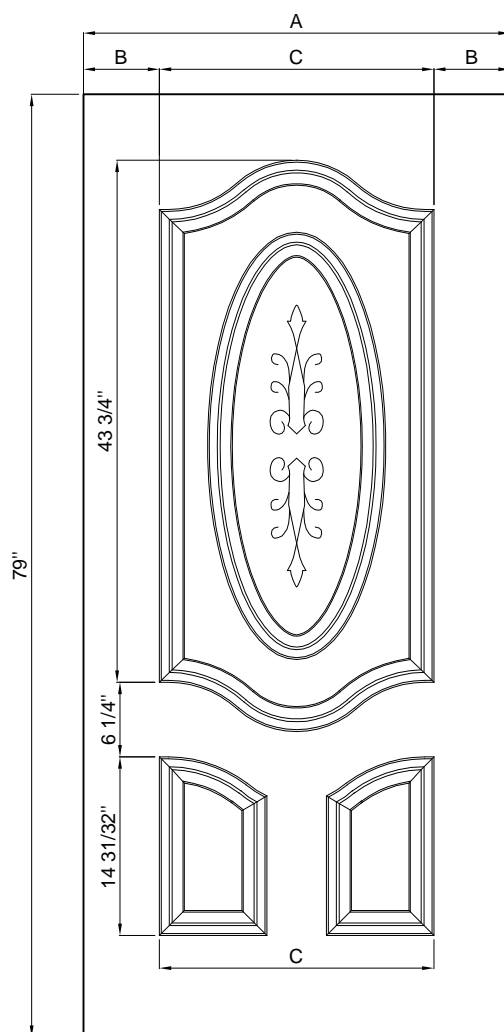

6'8" SF-ISD-09

Size	A	B	C
2/6	29-3/4"	5.82"	18.11"
2/8	31-3/4"	4.375"	23"
2/10	33-3/4"	5.375"	23"
3/0	35-3/4"	6.375"	23"

TONGYU

Steel Door Features

6'8" SF-ISD-10

cut-out: 23x16

Size	A	B
2/8	31-3/4"	4.375"
2/10	33-3/4"	5.375"
3/0	35-3/4"	6.375"

TONGYU

Steel Door Features

6'8" SF-ISD-11

Size	A	B
2/8	31-3/4"	4.375"
2/10	33-3/4"	5.375"
3/0	35-3/4"	6.375"

6'8" SF-ISD-12

Size	A	B
2/8	31-3/4"	5.245"
2/10	33-3/4"	6.245"
3/0	35-3/4"	7.245"

TONGYU

Steel Door Features

6'8" SF-ISD-14

Size	A	B	C
2/6	29-3/4"	4.638"	20.47"
2/8	31-3/4"	4.375"	23"
2/10	33-3/4"	5.375"	23"
3/0	35-3/4"	6.375"	23"

6'8" SF-ISD-15

Size	A	B
2/8	31-3/4"	5.639"
2/10	33-3/4"	6.639"
3/0	35-3/4"	7.639"

Size	A	B
2/8	31-3/4"	4.375"
2/10	33-3/4"	5.375"
3/0	35-3/4"	6.375"