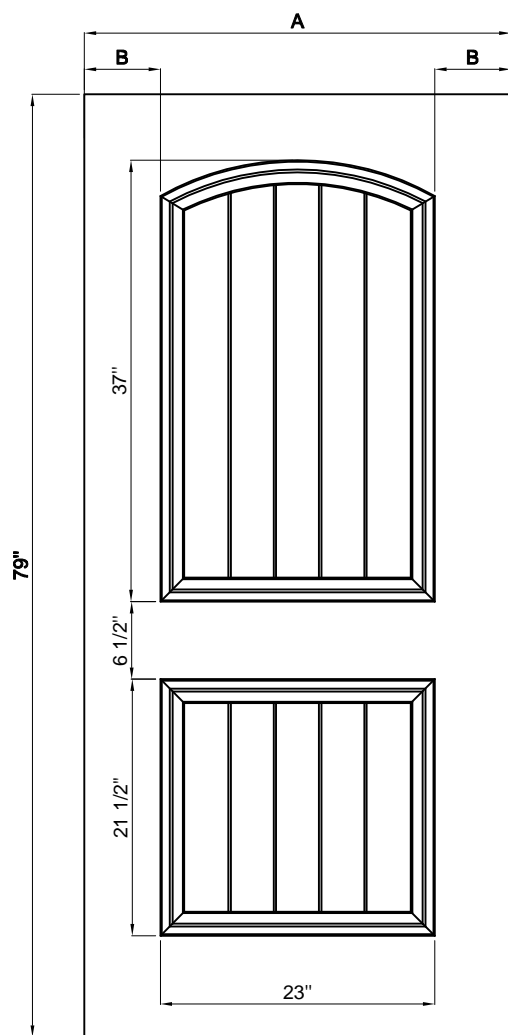

6'8" SF-ISD-14

Size	A	B	C
2/6	29-3/4"	4.638"	20.47"
2/8	31-3/4"	4.375"	23"
2/10	33-3/4"	5.375"	23"
3/0	35-3/4"	6.375"	23"

6'8" SF-ISD-15

Size	A	B
2/8	31-3/4"	5.639"
2/10	33-3/4"	6.639"
3/0	35-3/4"	7.639"

TONGYU

Steel Door Features

6'8" SF-ISD-20

Size	A	B
2/8	31-3/4"	5.906"
2/10	33-3/4"	5.906"
3/0	35-3/4"	5.906"

6'8" SF-ISD-23

Size	A	B
2/8	31-3/4"	4.375"
2/10	33-3/4"	5.375"
3/0	35-3/4"	6.375"

TONGYU

Steel Door Features

6'8" SF-ISD-24

Size	A	B
2/8	31-3/4"	4.375"
2/10	33-3/4"	5.375"
3/0	35-3/4"	6.375"

TONGYU

Steel Door Features

6'8" SF-ISD-25

Size	A	B	C
2/6	29-3/4"	4.245"	21.26"
2/8	31-3/4"	1.308"	29.134"
2/10	33-3/4"	2.308"	29.134"
3/0	35-3/4"	3.308"	29.134"

Size	A	B
2/8	31-3/4"	4.375"
2/10	33-3/4"	5.375"
3/0	35-3/4"	6.375"