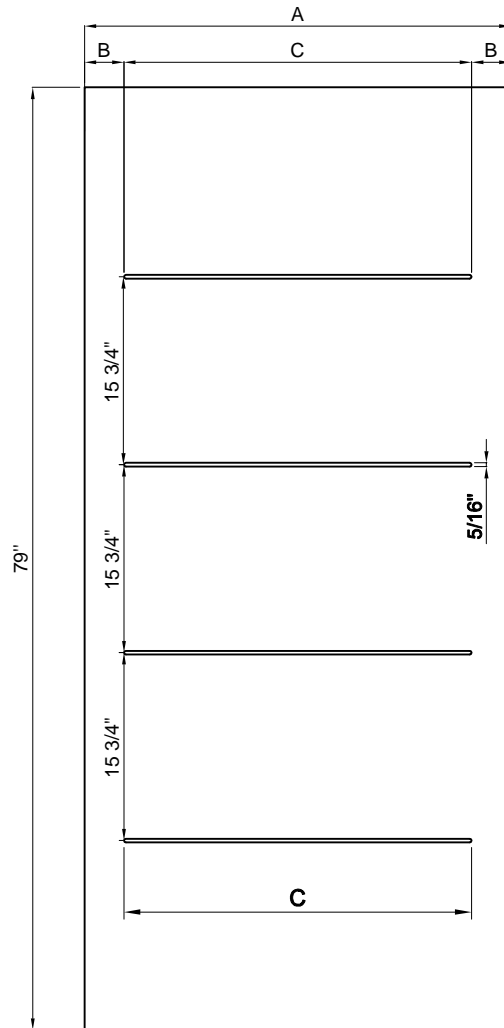

cut-out: 23x11CT

Size	A	B	C
2/6	29-3/4"	4.281"	21.19"
2/8	31-3/4"	4.375"	23"
2/10	33-3/4"	5.375"	23"
3/0	35-3/4"	6.375"	23"

cut-out: 23x37RT

TONGYU

Steel Door Features

6'8" SF-ISD-04

Size	A	B
2/8	31-3/4"	4.375"
2/10	33-3/4"	5.375"
3/0	35-3/4"	6.375"

6'8" SF-ISD-24

Size	A	B
2/8	31-3/4"	4.375"
2/10	33-3/4"	5.375"
3/0	35-3/4"	6.375"

TONGYU

Steel Door Features

6'8" SF-ISD-25

Size	A	B	C
2/6	29-3/4"	4.245"	21.26"
2/8	31-3/4"	1.308"	29.134"
2/10	33-3/4"	2.308"	29.134"
3/0	35-3/4"	3.308"	29.134"

6'8" SF-ISD-26

Size	A	B
2/8	31-3/4"	4.375"
2/10	33-3/4"	5.375"
3/0	35-3/4"	6.375"

6'8" SF-ISD-27

Size	A	B
2/8	31-3/4"	4.375"
2/10	33-3/4"	5.375"
3/0	35-3/4"	6.375"

TONGYU

Steel Door Features

6'8" SF-ISD-28

Size	A	B	C
2/6	29-3/4"	4.638"	20.47"
2/8	31-3/4"	4.375"	23"
2/10	33-3/4"	5.375"	23"
3/0	35-3/4"	6.375"	23"

Size	A	B
2/8	31-3/4"	4.375"
2/10	33-3/4"	5.375"
3/0	35-3/4"	6.375"