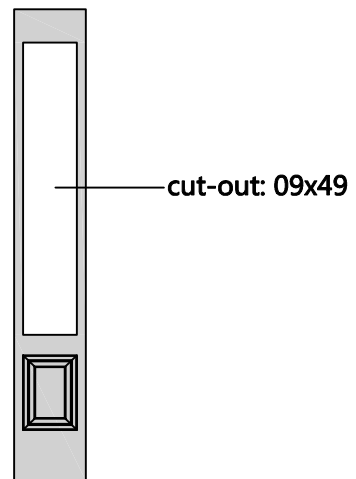

TONGYU

Steel Door Features

6'8" SF-ISD-29

Size	A	B
2/8	31-3/4"	5.267"
2/10	33-3/4"	6.267"
3/0	35-3/4"	7.267"

TONGYU

Steel Door Features

6'8" SF-ISD-30

Size	A	B
2/8	31-3/4"	8.898"
2/10	33-3/4"	8.898"
3/0	35-3/4"	8.898"

6'8" SF-ISD-34

Size	A	B
2/8	31-3/4"	4.375"
2/10	33-3/4"	5.375"
3/0	35-3/4"	6.375"

6'8" SF-ISD-35

Size	A	B
2/8	31-3/4"	5.281"
2/10	33-3/4"	6.281"
3/0	35-3/4"	7.281"

TONGYU

Steel Door Features

6'8" SF-ISD-42

Size	A	B
1/0	12"	1.5"

Size	A	B
2/8	31-3/4"	4.375"
2/10	33-3/4"	5.375"
3/0	35-3/4"	6.375"