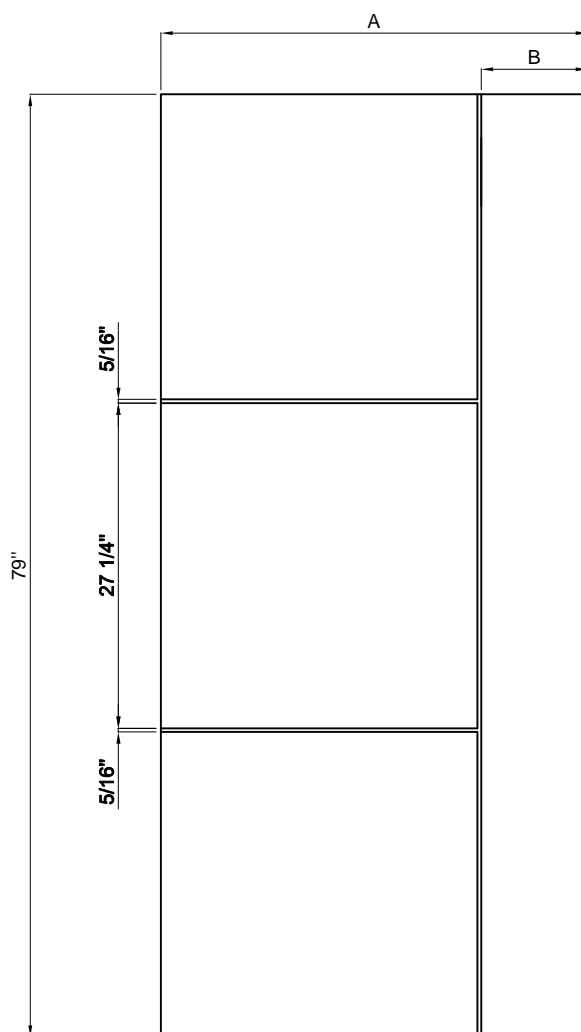

TONGYU

Steel Door Features

6'8" SF-ISD-29

Size	A	B
2/8	31-3/4"	5.267"
2/10	33-3/4"	6.267"
3/0	35-3/4"	7.267"

TONGYU

Steel Door Features

6'8" SF-ISD-30

Size	A	B
2/8	31-3/4"	8.898"
2/10	33-3/4"	8.898"
3/0	35-3/4"	8.898"

Size	A	B
2/8	31-3/4"	4.375"
2/10	33-3/4"	5.375"
3/0	35-3/4"	6.375"