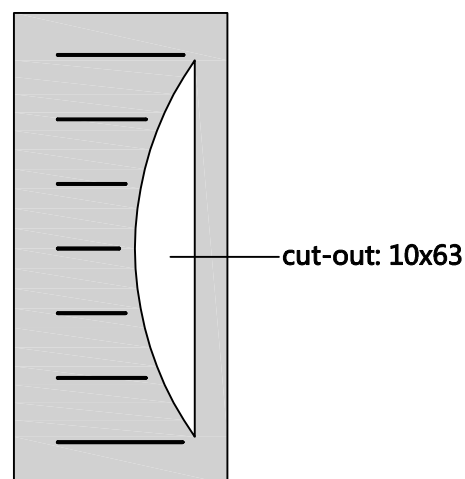

TONGYU

Steel Door Features

6'8" SF-ISD-29

Size	A	B
2/8	31-3/4"	5.267"
2/10	33-3/4"	6.267"
3/0	35-3/4"	7.267"