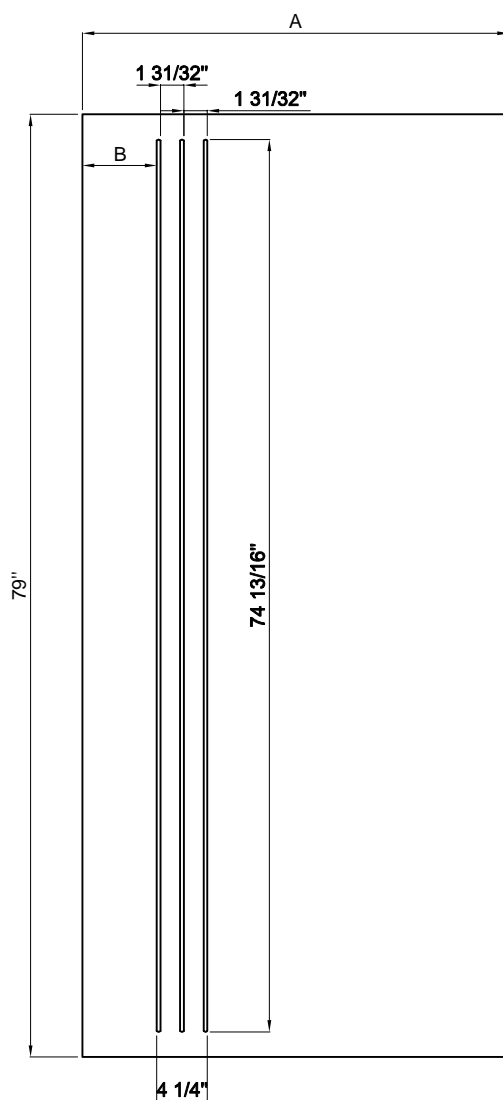

cut-out: 23x11CT

Size	A	B	C
2/6	29-3/4"	4.281"	21.19"
2/8	31-3/4"	4.375"	23"
2/10	33-3/4"	5.375"	23"
3/0	35-3/4"	6.375"	23"

cut-out: 23x37RT

TONGYU

Steel Door Features

6'8" SF-ISD-04

Size	A	B
2/8	31-3/4"	4.375"
2/10	33-3/4"	5.375"
3/0	35-3/4"	6.375"

6'8" SF-ISD-14

Size	A	B	C
2/6	29-3/4"	4.638"	20.47"
2/8	31-3/4"	4.375"	23"
2/10	33-3/4"	5.375"	23"
3/0	35-3/4"	6.375"	23"

6'8" SF-ISD-15

Size	A	B
2/8	31-3/4"	5.639"
2/10	33-3/4"	6.639"
3/0	35-3/4"	7.639"

TONGYU

Steel Door Features

6'8" SF-ISD-20

Size	A	B
2/8	31-3/4"	5.906"
2/10	33-3/4"	5.906"
3/0	35-3/4"	5.906"

6'8" SF-ISD-23

Size	A	B
2/8	31-3/4"	4.375"
2/10	33-3/4"	5.375"
3/0	35-3/4"	6.375"

TONGYU

Steel Door Features

Size	A	B
2/8	31-3/4"	4.375"
2/10	33-3/4"	5.375"
3/0	35-3/4"	6.375"