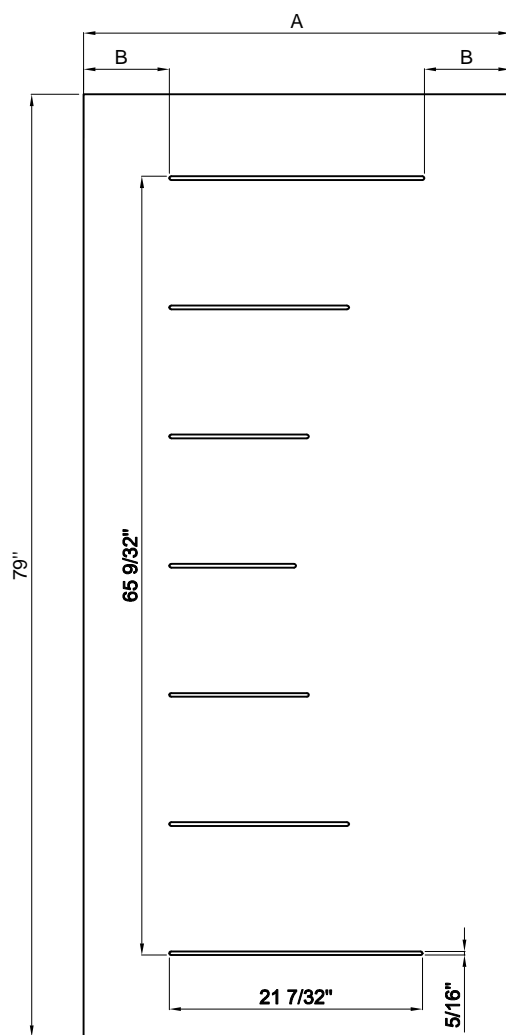

cut-out: 23x11CT

Size	A	B	C
2/6	29-3/4"	4.281"	21.19"
2/8	31-3/4"	4.375"	23"
2/10	33-3/4"	5.375"	23"
3/0	35-3/4"	6.375"	23"

cut-out: 23x37RT

TONGYU

Steel Door Features

6'8" SF-ISD-04

Size	A	B
2/8	31-3/4"	4.375"
2/10	33-3/4"	5.375"
3/0	35-3/4"	6.375"

6'8" SF-ISD-26

Size	A	B
2/8	31-3/4"	4.375"
2/10	33-3/4"	5.375"
3/0	35-3/4"	6.375"

6'8" SF-ISD-27

Size	A	B
2/8	31-3/4"	4.375"
2/10	33-3/4"	5.375"
3/0	35-3/4"	6.375"

TONGYU

Steel Door Features

6'8" SF-ISD-28

Size	A	B	C
2/6	29-3/4"	4.638"	20.47"
2/8	31-3/4"	4.375"	23"
2/10	33-3/4"	5.375"	23"
3/0	35-3/4"	6.375"	23"

TONGYU

Steel Door Features

6'8" SF-ISD-29

Size	A	B
2/8	31-3/4"	5.267"
2/10	33-3/4"	6.267"
3/0	35-3/4"	7.267"

TONGYU

Steel Door Features

6'8" SF-ISD-30

Size	A	B
2/8	31-3/4"	8.898"
2/10	33-3/4"	8.898"
3/0	35-3/4"	8.898"

Size	A	B
2/8	31-3/4"	4.375"
2/10	33-3/4"	5.375"
3/0	35-3/4"	6.375"