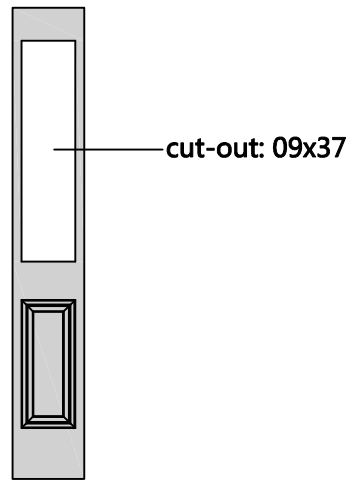

TONGYU

Steel Door Features

6'8" SF-ISD-29

Size	A	B
2/8	31-3/4"	5.267"
2/10	33-3/4"	6.267"
3/0	35-3/4"	7.267"

TONGYU

Steel Door Features

6'8" SF-ISD-30

Size	A	B
2/8	31-3/4"	8.898"
2/10	33-3/4"	8.898"
3/0	35-3/4"	8.898"

6'8" SF-ISD-34

Size	A	B
2/8	31-3/4"	4.375"
2/10	33-3/4"	5.375"
3/0	35-3/4"	6.375"

6'8" SF-ISD-35

Size	A	B
2/8	31-3/4"	5.281"
2/10	33-3/4"	6.281"
3/0	35-3/4"	7.281"

TONGYU

Steel Door Features

6'8" SF-ISD-42

Size	A	B
1/0	12"	1.5"

Size	A	B
2/8	31-3/4"	4.375"
2/10	33-3/4"	5.375"
3/0	35-3/4"	6.375"