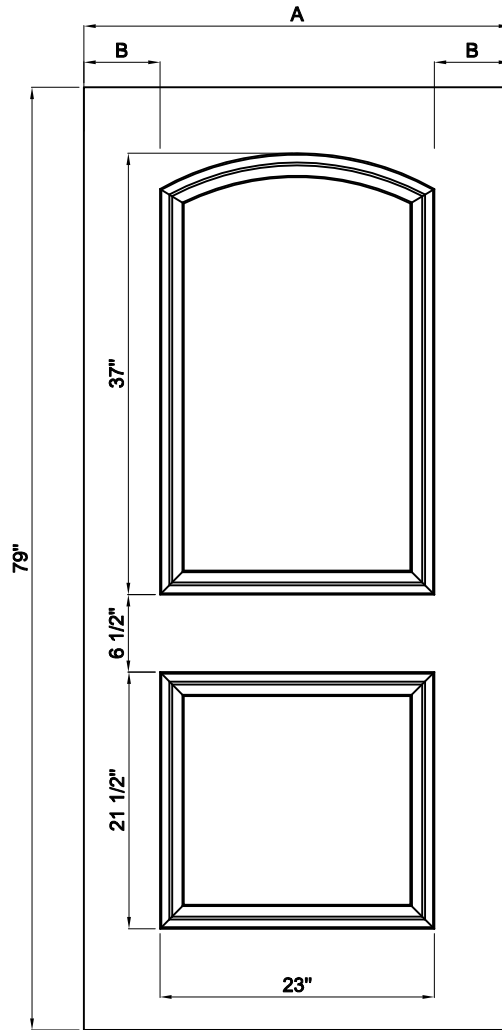

6'8" SF-ISD-14

Size	A	B	C
2/6	29-3/4"	4.638"	20.47"
2/8	31-3/4"	4.375"	23"
2/10	33-3/4"	5.375"	23"
3/0	35-3/4"	6.375"	23"

6'8" SF-ISD-15

Size	A	B
2/8	31-3/4"	5.639"
2/10	33-3/4"	6.639"
3/0	35-3/4"	7.639"

TONGYU

Steel Door Features

6'8" SF-ISD-20

Size	A	B
2/8	31-3/4"	5.906"
2/10	33-3/4"	5.906"
3/0	35-3/4"	5.906"

6'8" SF-ISD-23

Size	A	B
2/8	31-3/4"	4.375"
2/10	33-3/4"	5.375"
3/0	35-3/4"	6.375"

TONGYU

Steel Door Features

6'8" SF-ISD-24

Size	A	B
2/8	31-3/4"	4.375"
2/10	33-3/4"	5.375"
3/0	35-3/4"	6.375"

TONGYU

Steel Door Features

6'8" SF-ISD-25

Size	A	B	C
2/6	29-3/4"	4.245"	21.26"
2/8	31-3/4"	1.308"	29.134"
2/10	33-3/4"	2.308"	29.134"
3/0	35-3/4"	3.308"	29.134"

Size	A	B
2/8	31-3/4"	4.375"
2/10	33-3/4"	5.375"
3/0	35-3/4"	6.375"