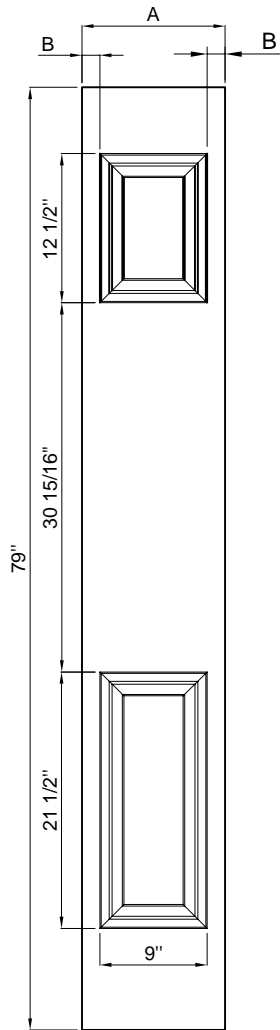

TONGYU

Steel Door Features

6'8" SF-ISD-01

Size	A	B	C
2/6	29-3/4"	3.375"	21.19"
2/8	31-3/4"	4.375"	23"
2/10	33-3/4"	5.375"	23"
3/0	35-3/4"	6.375"	23"

TONGYU

Steel Door Features

6'8" SF-ISD-02

cut-out: 23x11SB

cut-out: 23x11CT

Size	A	B	C
2/6	29-3/4"	4.281"	21.19"
2/8	31-3/4"	4.375"	23"
2/10	33-3/4"	5.375"	23"
3/0	35-3/4"	6.375"	23"

cut-out: 23x37RT

TONGYU

Steel Door Features

6'8" SF-ISD-04

Size	A	B
2/8	31-3/4"	4.375"
2/10	33-3/4"	5.375"
3/0	35-3/4"	6.375"

6'8" SF-ISD-09

Size	A	B	C
2/6	29-3/4"	5.82"	18.11"
2/8	31-3/4"	4.375"	23"
2/10	33-3/4"	5.375"	23"
3/0	35-3/4"	6.375"	23"

TONGYU

Steel Door Features

6'8" SF-ISD-10

cut-out: 23x16

Size	A	B
2/8	31-3/4"	4.375"
2/10	33-3/4"	5.375"
3/0	35-3/4"	6.375"

6'8" SF-ISD-34

Size	A	B
2/8	31-3/4"	4.375"
2/10	33-3/4"	5.375"
3/0	35-3/4"	6.375"

6'8" SF-ISD-35

Size	A	B
2/8	31-3/4"	5.281"
2/10	33-3/4"	6.281"
3/0	35-3/4"	7.281"

TONGYU

Steel Door Features

6'8" SF-ISD-42

Size	A	B
1/0	12"	1.5"