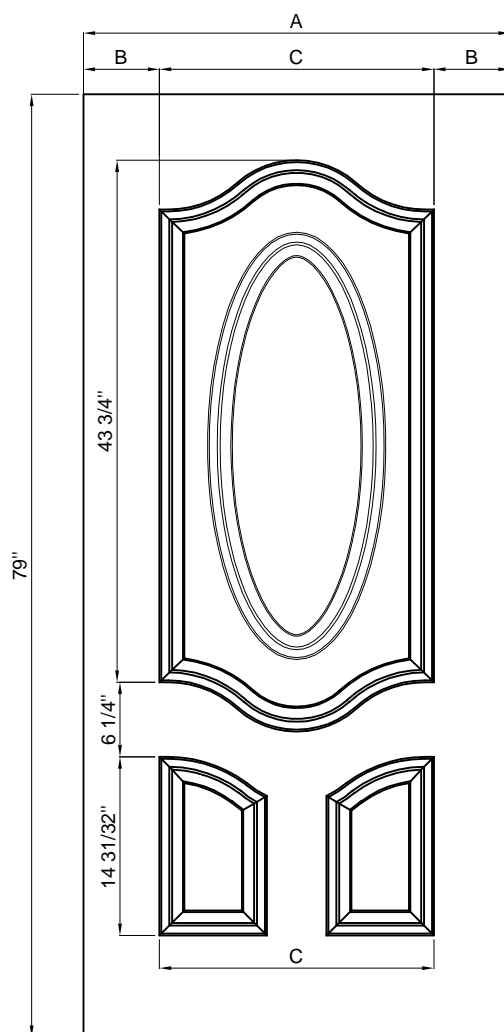

6'8" SF-ISD-24

Size	A	B
2/8	31-3/4"	4.375"
2/10	33-3/4"	5.375"
3/0	35-3/4"	6.375"

TONGYU

Steel Door Features

6'8" SF-ISD-25

Size	A	B	C
2/6	29-3/4"	4.245"	21.26"
2/8	31-3/4"	1.308"	29.134"
2/10	33-3/4"	2.308"	29.134"
3/0	35-3/4"	3.308"	29.134"

6'8" SF-ISD-26

Size	A	B
2/8	31-3/4"	4.375"
2/10	33-3/4"	5.375"
3/0	35-3/4"	6.375"

6'8" SF-ISD-27

Size	A	B
2/8	31-3/4"	4.375"
2/10	33-3/4"	5.375"
3/0	35-3/4"	6.375"

TONGYU

Steel Door Features

6'8" SF-ISD-28

Size	A	B	C
2/6	29-3/4"	4.638"	20.47"
2/8	31-3/4"	4.375"	23"
2/10	33-3/4"	5.375"	23"
3/0	35-3/4"	6.375"	23"

TONGYU

Steel Door Features

6'8" SF-ISD-29

Size	A	B
2/8	31-3/4"	5.267"
2/10	33-3/4"	6.267"
3/0	35-3/4"	7.267"

TONGYU

Steel Door Features

6'8" SF-ISD-30

Size	A	B
2/8	31-3/4"	8.898"
2/10	33-3/4"	8.898"
3/0	35-3/4"	8.898"

Size	A	B
2/8	31-3/4"	4.375"
2/10	33-3/4"	5.375"
3/0	35-3/4"	6.375"