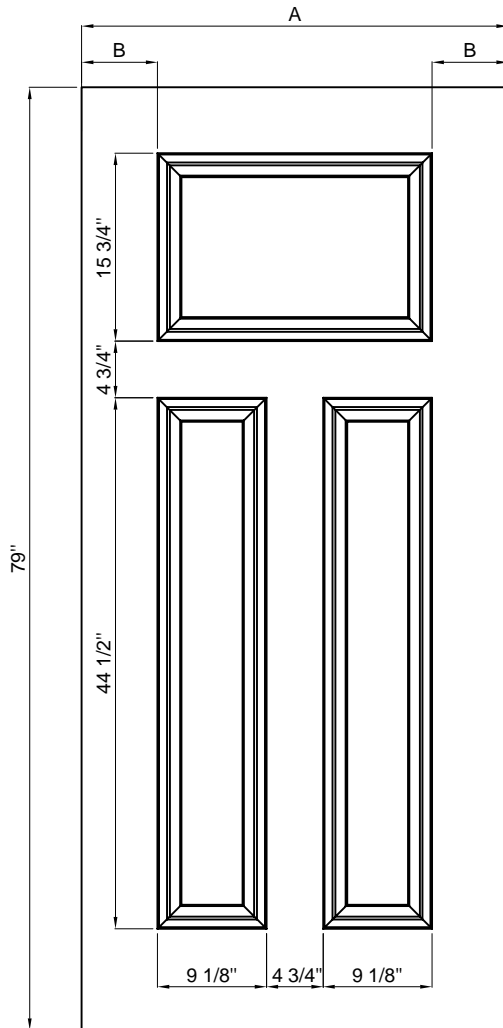

cut-out: 23x11CT

Size	A	B	C
2/6	29-3/4"	4.281"	21.19"
2/8	31-3/4"	4.375"	23"
2/10	33-3/4"	5.375"	23"
3/0	35-3/4"	6.375"	23"

cut-out: 23x37RT

TONGYU

Steel Door Features

6'8" SF-ISD-04

Size	A	B
2/8	31-3/4"	4.375"
2/10	33-3/4"	5.375"
3/0	35-3/4"	6.375"

cut-out: 23x65

Size	A	B
2/8	31-3/4"	\
2/10	33-3/4"	\
3/0	35-3/4"	\

TONGYU

Steel Door Features

6'8" SF-ISD-08

Size	A	B
2/8	31-3/4"	4.375"
2/10	33-3/4"	5.375"
3/0	35-3/4"	6.375"

TONGYU

Steel Door Features

6'8" SF-ISD-09

Size	A	B	C
2/6	29-3/4"	5.82"	18.11"
2/8	31-3/4"	4.375"	23"
2/10	33-3/4"	5.375"	23"
3/0	35-3/4"	6.375"	23"

TONGYU

Steel Door Features

6'8" SF-ISD-10

cut-out: 23x16

Size	A	B
2/8	31-3/4"	4.375"
2/10	33-3/4"	5.375"
3/0	35-3/4"	6.375"

Size	A	B
2/8	31-3/4"	4.375"
2/10	33-3/4"	5.375"
3/0	35-3/4"	6.375"