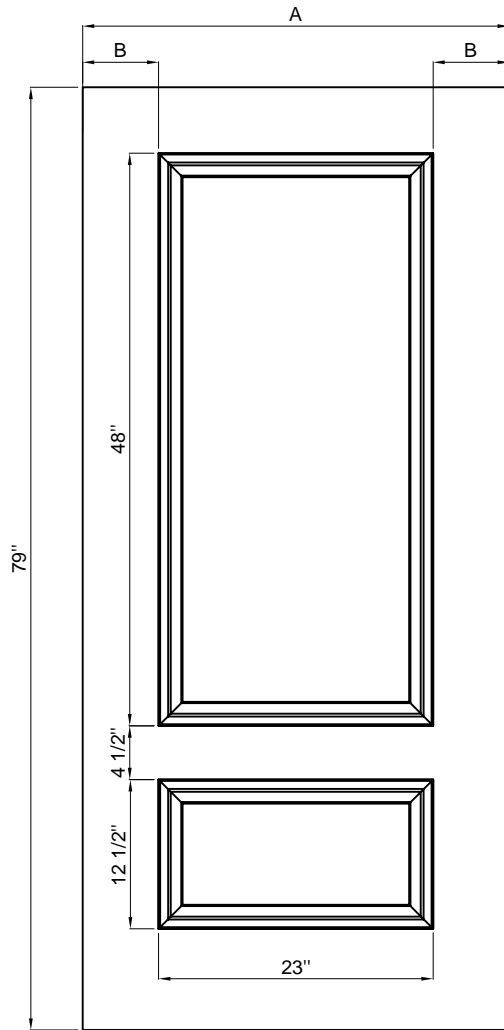

TONGYU

Steel Door Features

6'8" SF-ISD-29

Size	A	B
2/8	31-3/4"	5.267"
2/10	33-3/4"	6.267"
3/0	35-3/4"	7.267"

TONGYU

Steel Door Features

6'8" SF-ISD-30

Size	A	B
2/8	31-3/4"	8.898"
2/10	33-3/4"	8.898"
3/0	35-3/4"	8.898"

6'8" SF-ISD-34

Size	A	B
2/8	31-3/4"	4.375"
2/10	33-3/4"	5.375"
3/0	35-3/4"	6.375"

6'8" SF-ISD-35

Size	A	B
2/8	31-3/4"	5.281"
2/10	33-3/4"	6.281"
3/0	35-3/4"	7.281"

TONGYU

Steel Door Features

6'8" SF-ISD-42

Size	A	B
1/0	12"	1.5"

TONGYU

Steel Door Features

6'8" SF-ISD-34

Size	A	B
2/8	31-3/4"	4.375"
2/10	33-3/4"	5.375"
3/0	35-3/4"	6.375"

TONGYU

Steel Door Features

7'11" SF-ISD-34-08

cut-out: 23x65

Size	A	B
2/8	31-3/4"	4.375"
2/10	33-3/4"	5.375"
3/0	35-3/4"	6.375"