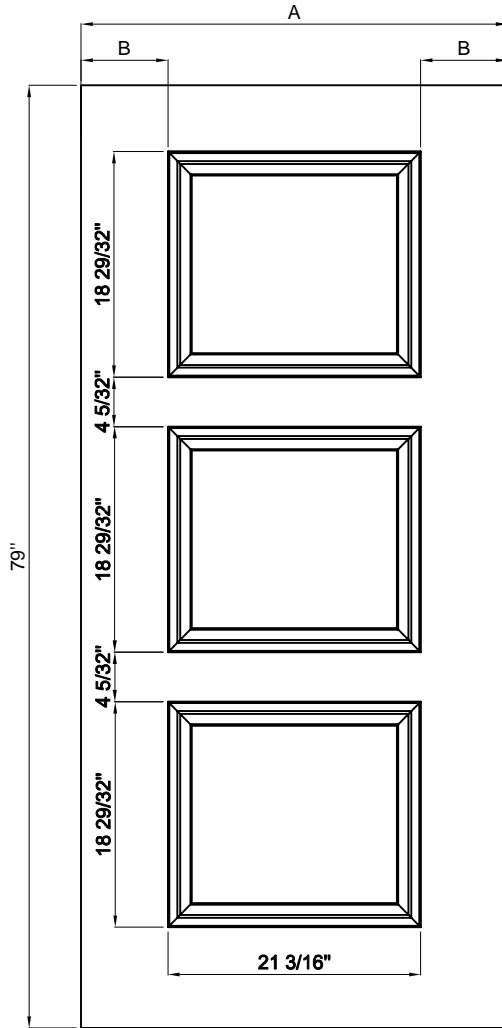

6'8" SF-ISD-26

Size	A	B
2/8	31-3/4"	4.375"
2/10	33-3/4"	5.375"
3/0	35-3/4"	6.375"

6'8" SF-ISD-27

Size	A	B
2/8	31-3/4"	4.375"
2/10	33-3/4"	5.375"
3/0	35-3/4"	6.375"

TONGYU

Steel Door Features

6'8" SF-ISD-28

Size	A	B	C
2/6	29-3/4"	4.638"	20.47"
2/8	31-3/4"	4.375"	23"
2/10	33-3/4"	5.375"	23"
3/0	35-3/4"	6.375"	23"

TONGYU

Steel Door Features

6'8" SF-ISD-29

Size	A	B
2/8	31-3/4"	5.267"
2/10	33-3/4"	6.267"
3/0	35-3/4"	7.267"

TONGYU

Steel Door Features

6'8" SF-ISD-30

Size	A	B
2/8	31-3/4"	8.898"
2/10	33-3/4"	8.898"
3/0	35-3/4"	8.898"

6'8" SF-ISD-34

Size	A	B
2/8	31-3/4"	4.375"
2/10	33-3/4"	5.375"
3/0	35-3/4"	6.375"

6'8" SF-ISD-35

Size	A	B
2/8	31-3/4"	5.281"
2/10	33-3/4"	6.281"
3/0	35-3/4"	7.281"

TONGYU

Steel Door Features

6'8" SF-ISD-42

Size	A	B
1/0	12"	1.5"

Size	A	B
2/8	31-3/4"	4.375"
2/10	33-3/4"	5.375"
3/0	35-3/4"	6.375"