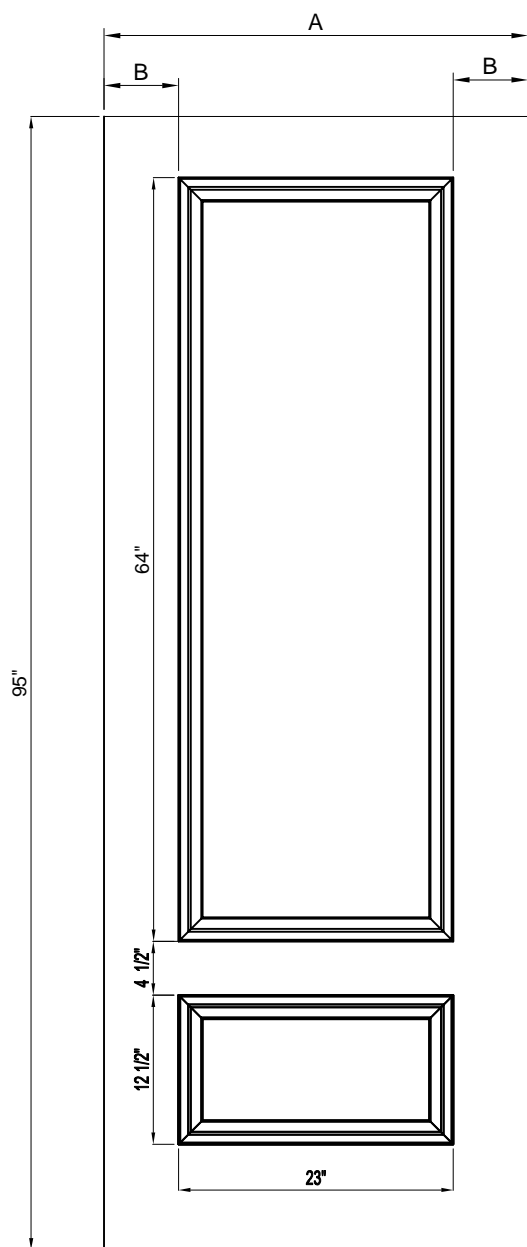

cut-out: 23x11CT

Size	A	B	C
2/6	29-3/4"	4.281"	21.19"
2/8	31-3/4"	4.375"	23"
2/10	33-3/4"	5.375"	23"
3/0	35-3/4"	6.375"	23"

cut-out: 23x37RT

TONGYU

Steel Door Features

6'8" SF-ISD-04

Size	A	B
2/8	31-3/4"	4.375"
2/10	33-3/4"	5.375"
3/0	35-3/4"	6.375"

6'8" SF-ISD-34

Size	A	B
2/8	31-3/4"	4.375"
2/10	33-3/4"	5.375"
3/0	35-3/4"	6.375"

6'8" SF-ISD-35

Size	A	B
2/8	31-3/4"	5.281"
2/10	33-3/4"	6.281"
3/0	35-3/4"	7.281"

TONGYU

Steel Door Features

6'8" SF-ISD-42

Size	A	B
1/0	12"	1.5"

TONGYU

Steel Door Features

6'8" SF-ISD-34

Size	A	B
2/8	31-3/4"	4.375"
2/10	33-3/4"	5.375"
3/0	35-3/4"	6.375"

TONGYU

Steel Door Features

7'11" SF-ISD-34-08

cut-out: 23x65

Size	A	B
2/8	31-3/4"	4.375"
2/10	33-3/4"	5.375"
3/0	35-3/4"	6.375"