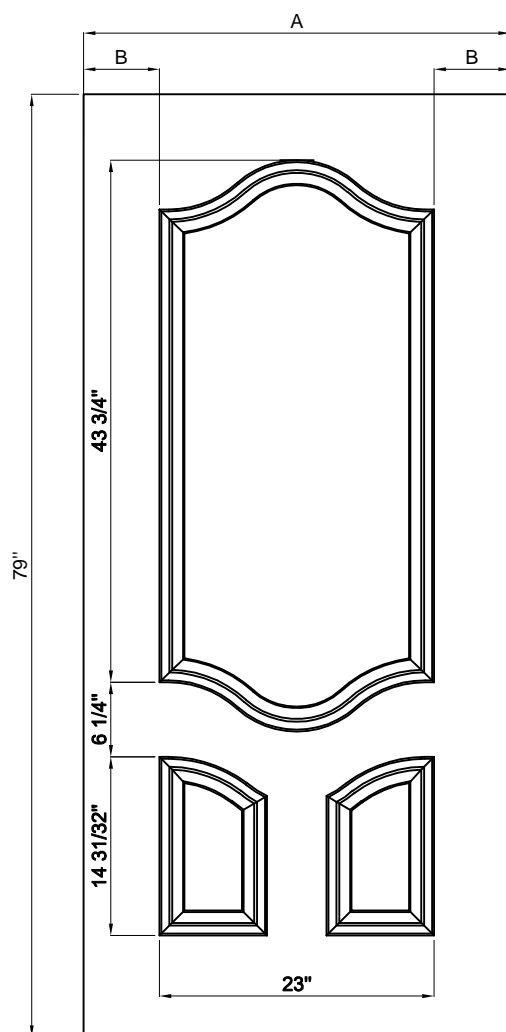

TONGYU

Steel Door Features

6'8" SF-ISD-01

Size	A	B	C
2/6	29-3/4"	3.375"	21.19"
2/8	31-3/4"	4.375"	23"
2/10	33-3/4"	5.375"	23"
3/0	35-3/4"	6.375"	23"

TONGYU

Steel Door Features

6'8" SF-ISD-02

cut-out: 23x11SB

cut-out: 23x11CT

Size	A	B	C
2/6	29-3/4"	4.281"	21.19"
2/8	31-3/4"	4.375"	23"
2/10	33-3/4"	5.375"	23"
3/0	35-3/4"	6.375"	23"

cut-out: 23x37RT

TONGYU

Steel Door Features

6'8" SF-ISD-04

Size	A	B
2/8	31-3/4"	4.375"
2/10	33-3/4"	5.375"
3/0	35-3/4"	6.375"

TONGYU

Steel Door Features

6'8" SF-ISD-05

Size	A	B
2/8	31-3/4"	4.375"
2/10	33-3/4"	5.375"
3/0	35-3/4"	6.375"

TONGYU

Steel Door Features

6'8" SF-ISD-06

cut-out: 21x65

Size	A	B
2/8	31-3/4"	4.375"
2/10	33-3/4"	5.375"
3/0	35-3/4"	6.375"