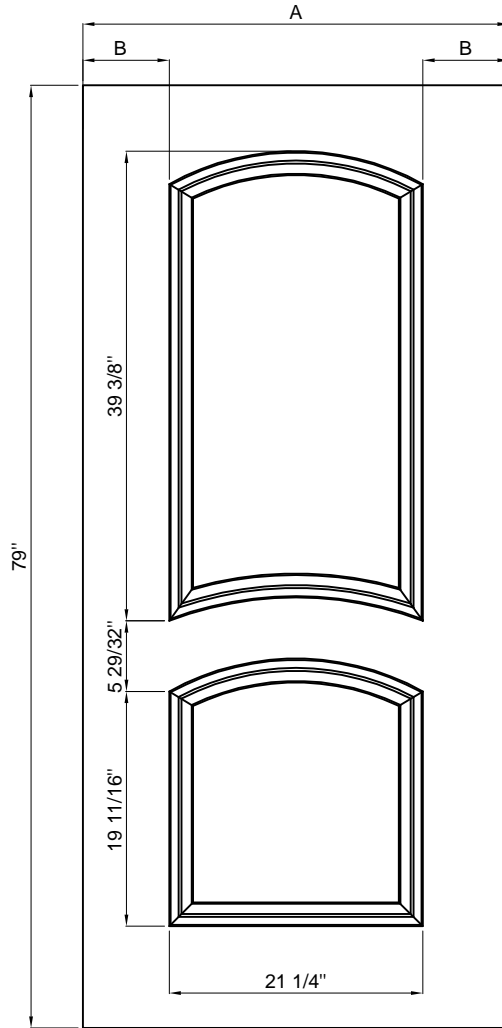

6'8" SF-ISD-09

Size	A	B	C
2/6	29-3/4"	5.82"	18.11"
2/8	31-3/4"	4.375"	23"
2/10	33-3/4"	5.375"	23"
3/0	35-3/4"	6.375"	23"

TONGYU

Steel Door Features

6'8" SF-ISD-10

cut-out: 23x16

Size	A	B
2/8	31-3/4"	4.375"
2/10	33-3/4"	5.375"
3/0	35-3/4"	6.375"

TONGYU

Steel Door Features

6'8" SF-ISD-11

Size	A	B
2/8	31-3/4"	4.375"
2/10	33-3/4"	5.375"
3/0	35-3/4"	6.375"

6'8" SF-ISD-12

Size	A	B
2/8	31-3/4"	5.245"
2/10	33-3/4"	6.245"
3/0	35-3/4"	7.245"

TONGYU

Steel Door Features

6'8" SF-ISD-14

Size	A	B	C
2/6	29-3/4"	4.638"	20.47"
2/8	31-3/4"	4.375"	23"
2/10	33-3/4"	5.375"	23"
3/0	35-3/4"	6.375"	23"

6'8" SF-ISD-15

Size	A	B
2/8	31-3/4"	5.639"
2/10	33-3/4"	6.639"
3/0	35-3/4"	7.639"

Size	A	B
2/8	31-3/4"	4.375"
2/10	33-3/4"	5.375"
3/0	35-3/4"	6.375"