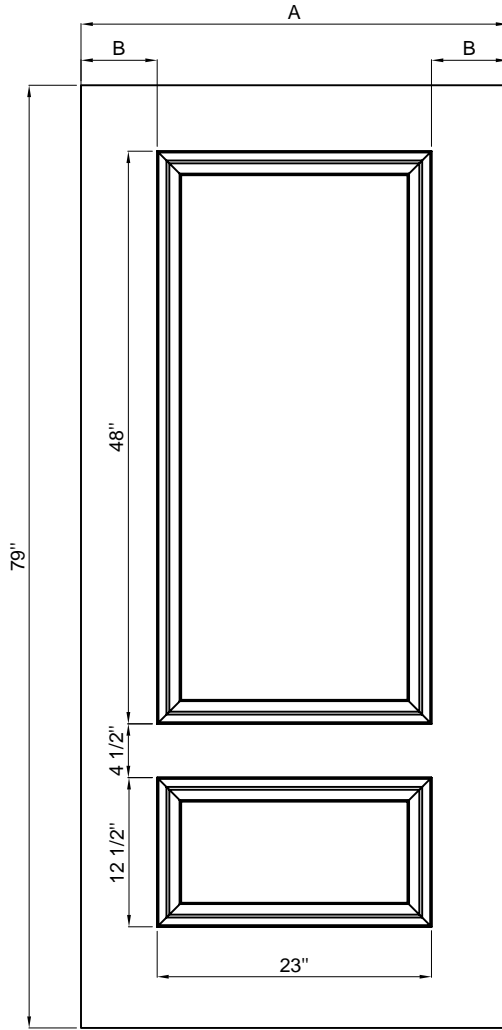

6'8" SF-ISD-26

Size	A	B
2/8	31-3/4"	4.375"
2/10	33-3/4"	5.375"
3/0	35-3/4"	6.375"

6'8" SF-ISD-27

Size	A	B
2/8	31-3/4"	4.375"
2/10	33-3/4"	5.375"
3/0	35-3/4"	6.375"

TONGYU

Steel Door Features

6'8" SF-ISD-28

Size	A	B	C
2/6	29-3/4"	4.638"	20.47"
2/8	31-3/4"	4.375"	23"
2/10	33-3/4"	5.375"	23"
3/0	35-3/4"	6.375"	23"

TONGYU

Steel Door Features

6'8" SF-ISD-29

Size	A	B
2/8	31-3/4"	5.267"
2/10	33-3/4"	6.267"
3/0	35-3/4"	7.267"

TONGYU

Steel Door Features

6'8" SF-ISD-30

Size	A	B
2/8	31-3/4"	8.898"
2/10	33-3/4"	8.898"
3/0	35-3/4"	8.898"

6'8" SF-ISD-34

Size	A	B
2/8	31-3/4"	4.375"
2/10	33-3/4"	5.375"
3/0	35-3/4"	6.375"

6'8" SF-ISD-35

Size	A	B
2/8	31-3/4"	5.281"
2/10	33-3/4"	6.281"
3/0	35-3/4"	7.281"

TONGYU

Steel Door Features

6'8" SF-ISD-42

Size	A	B
1/0	12"	1.5"

Size	A	B
2/8	31-3/4"	4.375"
2/10	33-3/4"	5.375"
3/0	35-3/4"	6.375"