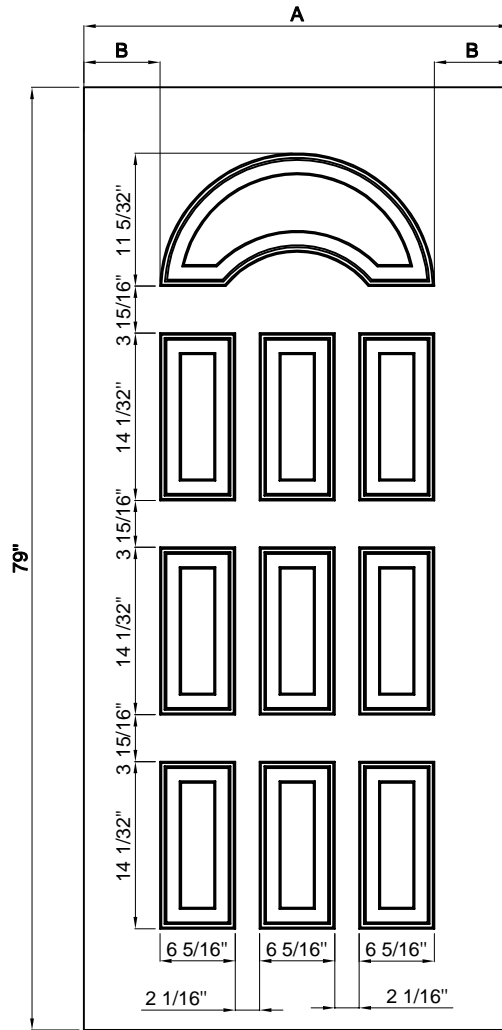

6'8" SF-ISD-14

Size	A	B	C
2/6	29-3/4"	4.638"	20.47"
2/8	31-3/4"	4.375"	23"
2/10	33-3/4"	5.375"	23"
3/0	35-3/4"	6.375"	23"

6'8" SF-ISD-15

Size	A	B
2/8	31-3/4"	5.639"
2/10	33-3/4"	6.639"
3/0	35-3/4"	7.639"

6'8" SF-ISD-24

Size	A	B
2/8	31-3/4"	4.375"
2/10	33-3/4"	5.375"
3/0	35-3/4"	6.375"

TONGYU

Steel Door Features

6'8" SF-ISD-25

Size	A	B	C
2/6	29-3/4"	4.245"	21.26"
2/8	31-3/4"	1.308"	29.134"
2/10	33-3/4"	2.308"	29.134"
3/0	35-3/4"	3.308"	29.134"

6'8" SF-ISD-26

Size	A	B
2/8	31-3/4"	4.375"
2/10	33-3/4"	5.375"
3/0	35-3/4"	6.375"

6'8" SF-ISD-27

Size	A	B
2/8	31-3/4"	4.375"
2/10	33-3/4"	5.375"
3/0	35-3/4"	6.375"

TONGYU

Steel Door Features

6'8" SF-ISD-28

Size	A	B	C
2/6	29-3/4"	4.638"	20.47"
2/8	31-3/4"	4.375"	23"
2/10	33-3/4"	5.375"	23"
3/0	35-3/4"	6.375"	23"

Size	A	B
2/8	31-3/4"	4.375"
2/10	33-3/4"	5.375"
3/0	35-3/4"	6.375"