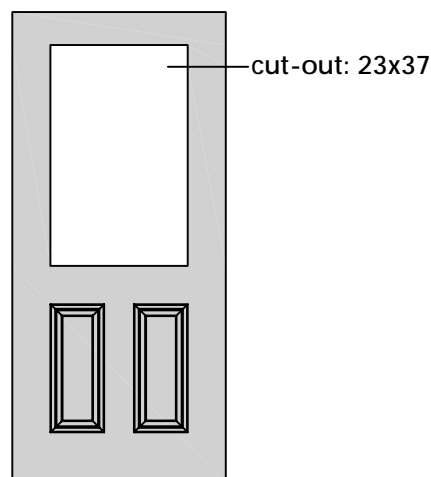

TONGYU

Steel Door Features

6'8" SF-ISD-01

Size	A	B	C
2/6	29-3/4"	3.375"	21.19"
2/8	31-3/4"	4.375"	23"
2/10	33-3/4"	5.375"	23"
3/0	35-3/4"	6.375"	23"

TONGYU

Steel Door Features

6'8" SF-ISD-02

cut-out: 23x11SB

cut-out: 23x11CT

Size	A	B	C
2/6	29-3/4"	4.281"	21.19"
2/8	31-3/4"	4.375"	23"
2/10	33-3/4"	5.375"	23"
3/0	35-3/4"	6.375"	23"

cut-out: 23x37RT

TONGYU

Steel Door Features

6'8" SF-ISD-04

Size	A	B
2/8	31-3/4"	4.375"
2/10	33-3/4"	5.375"
3/0	35-3/4"	6.375"