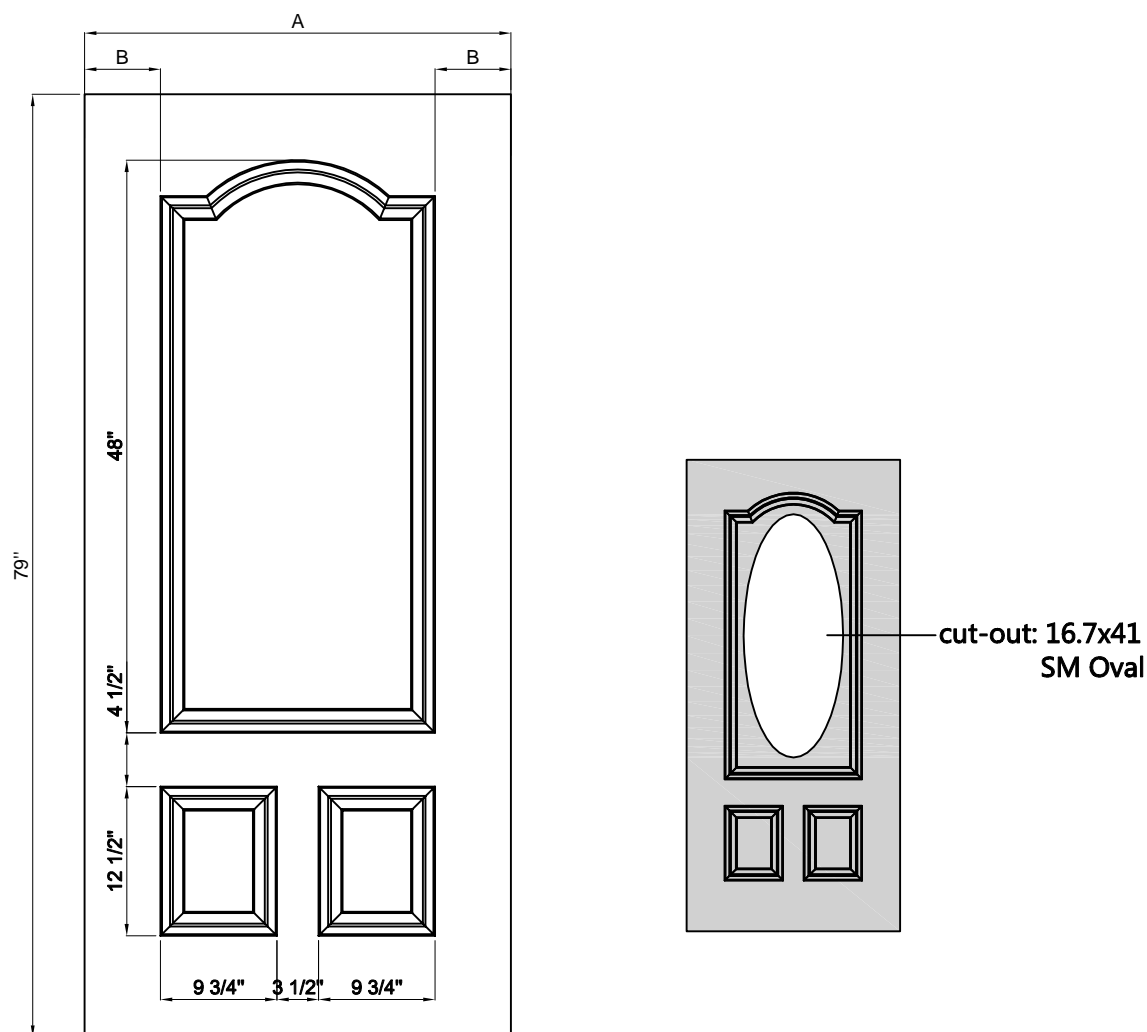

cut-out: 23x65

Size	A	B
2/8	31-3/4"	\
2/10	33-3/4"	\
3/0	35-3/4"	\

TONGYU

Steel Door Features

6'8" SF-ISD-08

Size	A	B
2/8	31-3/4"	4.375"
2/10	33-3/4"	5.375"
3/0	35-3/4"	6.375"

TONGYU

Steel Door Features

6'8" SF-ISD-09

Size	A	B	C
2/6	29-3/4"	5.82"	18.11"
2/8	31-3/4"	4.375"	23"
2/10	33-3/4"	5.375"	23"
3/0	35-3/4"	6.375"	23"

TONGYU

Steel Door Features

6'8" SF-ISD-10

cut-out: 23x16

Size	A	B
2/8	31-3/4"	4.375"
2/10	33-3/4"	5.375"
3/0	35-3/4"	6.375"