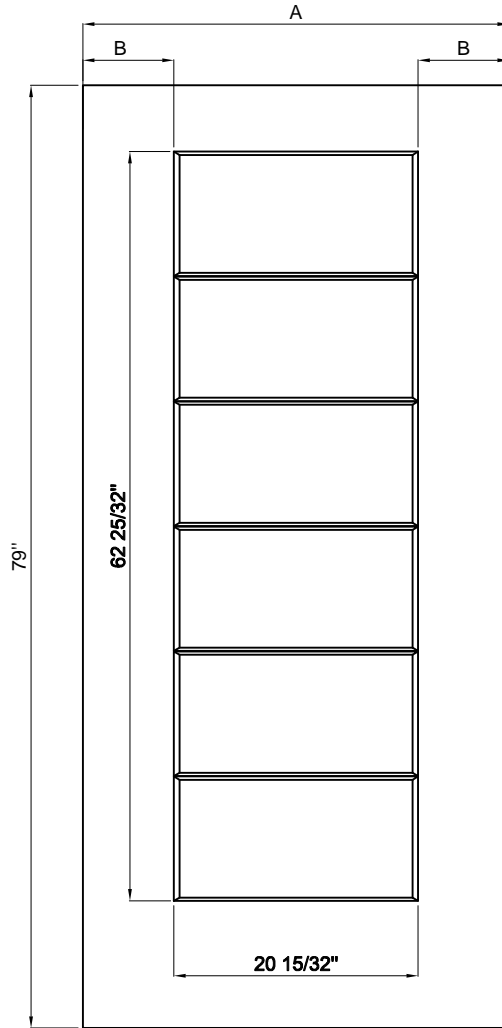

cut-out: 23x11CT

Size	A	B	C
2/6	29-3/4"	4.281"	21.19"
2/8	31-3/4"	4.375"	23"
2/10	33-3/4"	5.375"	23"
3/0	35-3/4"	6.375"	23"

cut-out: 23x37RT

TONGYU

Steel Door Features

6'8" SF-ISD-04

Size	A	B
2/8	31-3/4"	4.375"
2/10	33-3/4"	5.375"
3/0	35-3/4"	6.375"

TONGYU

Steel Door Features

6'8" SF-ISD-11

Size	A	B
2/8	31-3/4"	4.375"
2/10	33-3/4"	5.375"
3/0	35-3/4"	6.375"

6'8" SF-ISD-12

Size	A	B
2/8	31-3/4"	5.245"
2/10	33-3/4"	6.245"
3/0	35-3/4"	7.245"

TONGYU

Steel Door Features

6'8" SF-ISD-14

Size	A	B	C
2/6	29-3/4"	4.638"	20.47"
2/8	31-3/4"	4.375"	23"
2/10	33-3/4"	5.375"	23"
3/0	35-3/4"	6.375"	23"

6'8" SF-ISD-15

Size	A	B
2/8	31-3/4"	5.639"
2/10	33-3/4"	6.639"
3/0	35-3/4"	7.639"

Size	A	B
2/8	31-3/4"	4.375"
2/10	33-3/4"	5.375"
3/0	35-3/4"	6.375"