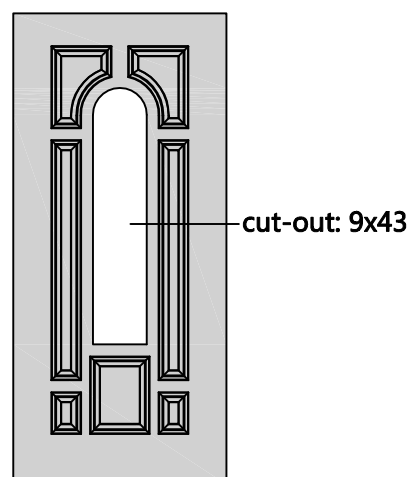

TONGYU

Steel Door Features

6'8" SF-ISD-01

Size	A	B	C
2/6	29-3/4"	3.375"	21.19"
2/8	31-3/4"	4.375"	23"
2/10	33-3/4"	5.375"	23"
3/0	35-3/4"	6.375"	23"

TONGYU

Steel Door Features

6'8" SF-ISD-02

cut-out: 23x11SB

cut-out: 23x11CT

Size	A	B	C
2/6	29-3/4"	4.281"	21.19"
2/8	31-3/4"	4.375"	23"
2/10	33-3/4"	5.375"	23"
3/0	35-3/4"	6.375"	23"

cut-out: 23x37RT

TONGYU

Steel Door Features

6'8" SF-ISD-04

Size	A	B
2/8	31-3/4"	4.375"
2/10	33-3/4"	5.375"
3/0	35-3/4"	6.375"

TONGYU

Steel Door Features

6'8" SF-ISD-05

Size	A	B
2/8	31-3/4"	4.375"
2/10	33-3/4"	5.375"
3/0	35-3/4"	6.375"

TONGYU

Steel Door Features

6'8" SF-ISD-06

cut-out: 21x65

cut-out: 23x65

Size	A	B
2/8	31-3/4"	\
2/10	33-3/4"	\
3/0	35-3/4"	\

TONGYU

Steel Door Features

6'8" SF-ISD-08

Size	A	B
2/8	31-3/4"	4.375"
2/10	33-3/4"	5.375"
3/0	35-3/4"	6.375"

TONGYU

Steel Door Features