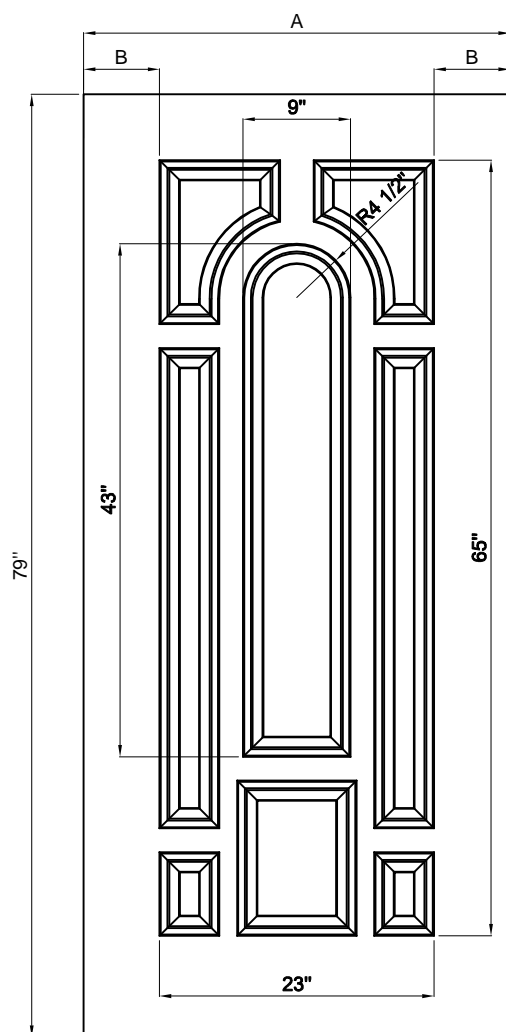

TONGYU

Steel Door Features

6'8" SF-ISD-01

Size	A	B	C
2/6	29-3/4"	3.375"	21.19"
2/8	31-3/4"	4.375"	23"
2/10	33-3/4"	5.375"	23"
3/0	35-3/4"	6.375"	23"

TONGYU

Steel Door Features

6'8" SF-ISD-02

cut-out: 23x11SB

cut-out: 23x11CT

Size	A	B	C
2/6	29-3/4"	4.281"	21.19"
2/8	31-3/4"	4.375"	23"
2/10	33-3/4"	5.375"	23"
3/0	35-3/4"	6.375"	23"

cut-out: 23x37RT

TONGYU

Steel Door Features

6'8" SF-ISD-04

Size	A	B
2/8	31-3/4"	4.375"
2/10	33-3/4"	5.375"
3/0	35-3/4"	6.375"

TONGYU

Steel Door Features

6'8" SF-ISD-05

Size	A	B
2/8	31-3/4"	4.375"
2/10	33-3/4"	5.375"
3/0	35-3/4"	6.375"

TONGYU

Steel Door Features

6'8" SF-ISD-06

cut-out: 21x65

Size	A	B
2/8	31-3/4"	4.375"
2/10	33-3/4"	5.375"
3/0	35-3/4"	6.375"