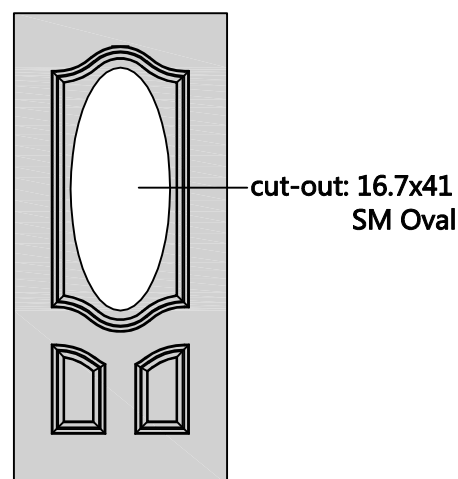

TONGYU

Steel Door Features

6'8" SF-ISD-01

Size	A	B	C
2/6	29-3/4"	3.375"	21.19"
2/8	31-3/4"	4.375"	23"
2/10	33-3/4"	5.375"	23"
3/0	35-3/4"	6.375"	23"

TONGYU

Steel Door Features

6'8" SF-ISD-02

cut-out: 23x11SB

cut-out: 23x11CT

Size	A	B	C
2/6	29-3/4"	4.281"	21.19"
2/8	31-3/4"	4.375"	23"
2/10	33-3/4"	5.375"	23"
3/0	35-3/4"	6.375"	23"

cut-out: 23x37RT

TONGYU

Steel Door Features

6'8" SF-ISD-04

Size	A	B
2/8	31-3/4"	4.375"
2/10	33-3/4"	5.375"
3/0	35-3/4"	6.375"

TONGYU

Steel Door Features

6'8" SF-ISD-05

Size	A	B
2/8	31-3/4"	4.375"
2/10	33-3/4"	5.375"
3/0	35-3/4"	6.375"

TONGYU

Steel Door Features

6'8" SF-ISD-06

cut-out: 21x65

Size	A	B
2/8	31-3/4"	4.375"
2/10	33-3/4"	5.375"
3/0	35-3/4"	6.375"