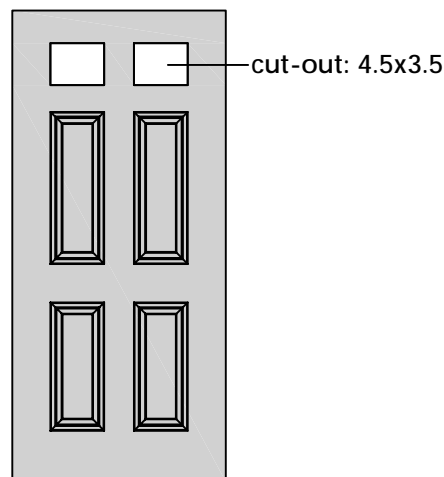

TONGYU

Steel Door Features

6'8" SF-ISD-01

Size	A	B	C
2/6	29-3/4"	3.375"	21.19"
2/8	31-3/4"	4.375"	23"
2/10	33-3/4"	5.375"	23"
3/0	35-3/4"	6.375"	23"

TONGYU

Steel Door Features

6'8" SF-ISD-02

cut-out: 23x11SB

cut-out: 23x11CT

Size	A	B	C
2/6	29-3/4"	4.281"	21.19"
2/8	31-3/4"	4.375"	23"
2/10	33-3/4"	5.375"	23"
3/0	35-3/4"	6.375"	23"

cut-out: 23x37RT

TONGYU

Steel Door Features

6'8" SF-ISD-04

Size	A	B
2/8	31-3/4"	4.375"
2/10	33-3/4"	5.375"
3/0	35-3/4"	6.375"