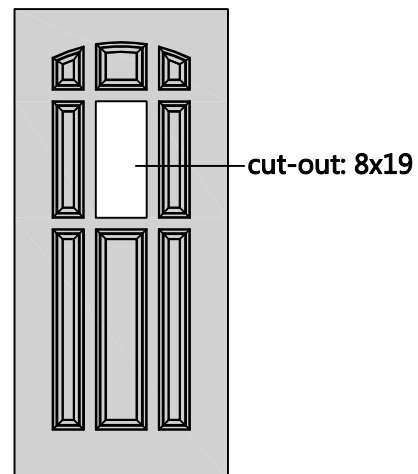

6'8" SF-ISD-09

Size	A	B	C
2/6	29-3/4"	5.82"	18.11"
2/8	31-3/4"	4.375"	23"
2/10	33-3/4"	5.375"	23"
3/0	35-3/4"	6.375"	23"

TONGYU

Steel Door Features

6'8" SF-ISD-10

cut-out: 23x16

Size	A	B
2/8	31-3/4"	4.375"
2/10	33-3/4"	5.375"
3/0	35-3/4"	6.375"

TONGYU

Steel Door Features

6'8" SF-ISD-11

Size	A	B
2/8	31-3/4"	4.375"
2/10	33-3/4"	5.375"
3/0	35-3/4"	6.375"

6'8" SF-ISD-12

Size	A	B
2/8	31-3/4"	5.245"
2/10	33-3/4"	6.245"
3/0	35-3/4"	7.245"

TONGYU

Steel Door Features