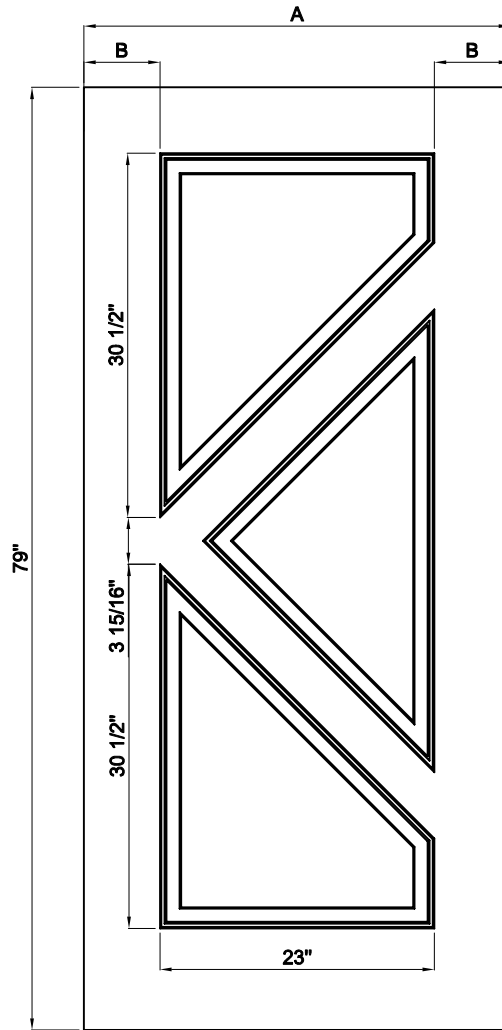

6'8" SF-ISD-27

Size	A	B
2/8	31-3/4"	4.375"
2/10	33-3/4"	5.375"
3/0	35-3/4"	6.375"