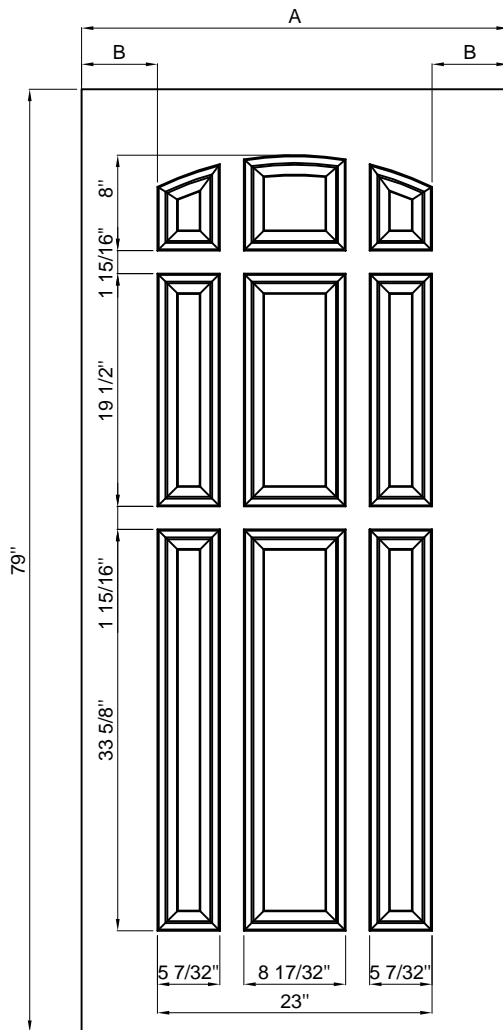

TONGYU

Steel Door Features

6'8" SF-ISD-11

Size	A	B
2/8	31-3/4"	4.375"
2/10	33-3/4"	5.375"
3/0	35-3/4"	6.375"