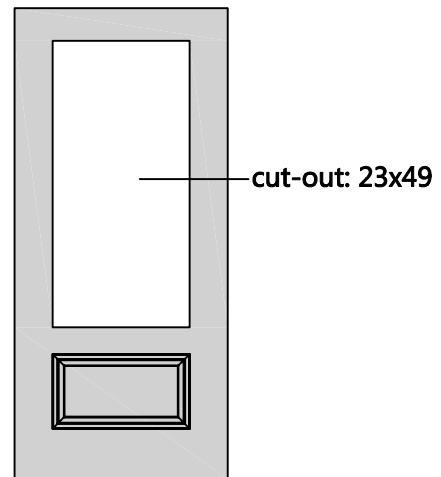

TONGYU

Steel Door Features

6'8" SF-ISD-34

Size	A	B
2/8	31-3/4"	4.375"
2/10	33-3/4"	5.375"
3/0	35-3/4"	6.375"