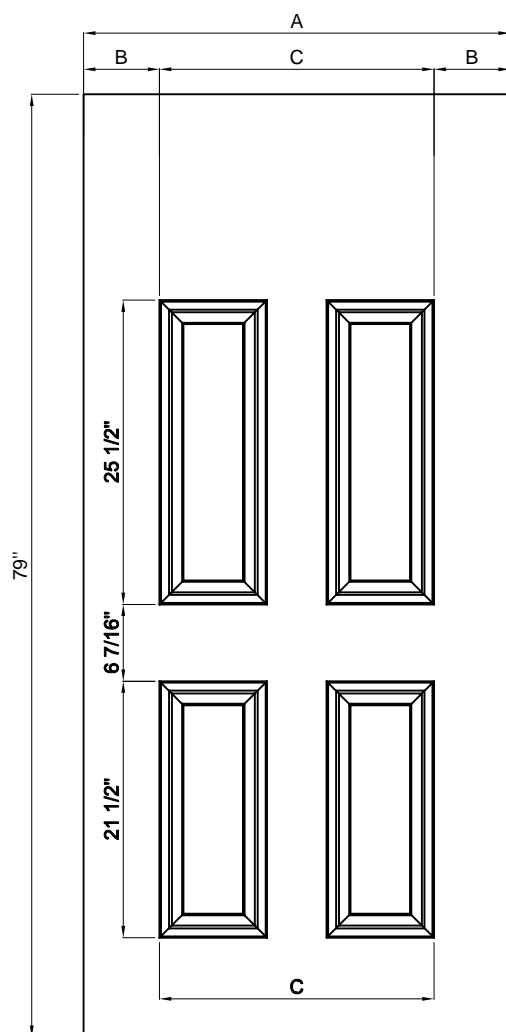

TONGYU

Steel Door Features

6'8" SF-ISD-01

Size	A	B	C
2/6	29-3/4"	3.375"	21.19"
2/8	31-3/4"	4.375"	23"
2/10	33-3/4"	5.375"	23"
3/0	35-3/4"	6.375"	23"

TONGYU

Steel Door Features

6'8" SF-ISD-02

cut-out: 23x11SB

cut-out: 23x11CT

Size	A	B	C
2/6	29-3/4"	4.281"	21.19"
2/8	31-3/4"	4.375"	23"
2/10	33-3/4"	5.375"	23"
3/0	35-3/4"	6.375"	23"

cut-out: 23x37RT

TONGYU

Steel Door Features

6'8" SF-ISD-04

Size	A	B
2/8	31-3/4"	4.375"
2/10	33-3/4"	5.375"
3/0	35-3/4"	6.375"

TONGYU

Steel Door Features

6'8" SF-ISD-05

Size	A	B
2/8	31-3/4"	4.375"
2/10	33-3/4"	5.375"
3/0	35-3/4"	6.375"

TONGYU

Steel Door Features

6'8" SF-ISD-06

cut-out: 21x65

Size	A	B
2/8	31-3/4"	4.375"
2/10	33-3/4"	5.375"
3/0	35-3/4"	6.375"