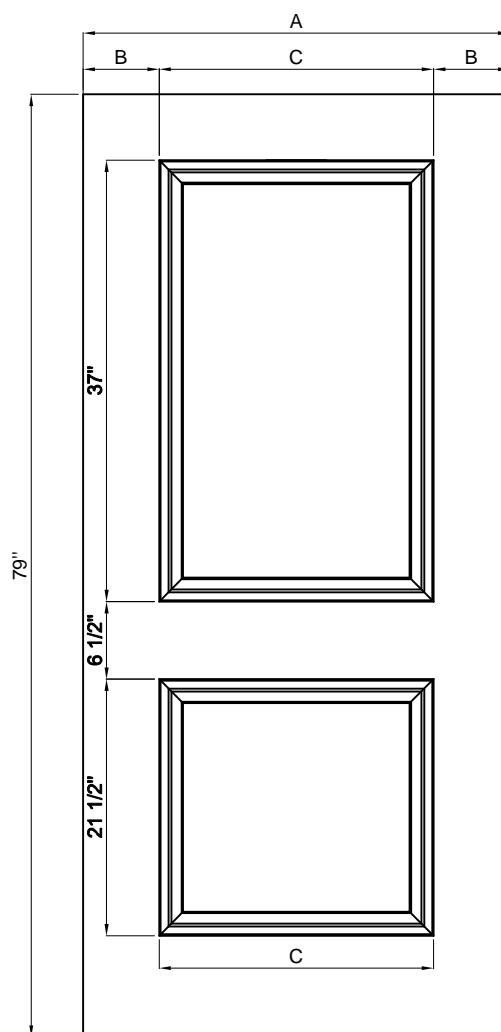

cut-out: 23x11CT

Size	A	B	C
2/6	29-3/4"	4.281"	21.19"
2/8	31-3/4"	4.375"	23"
2/10	33-3/4"	5.375"	23"
3/0	35-3/4"	6.375"	23"

cut-out: 23x37RT

TONGYU

Steel Door Features

6'8" SF-ISD-04

Size	A	B
2/8	31-3/4"	4.375"
2/10	33-3/4"	5.375"
3/0	35-3/4"	6.375"

cut-out: 23x65

Size	A	B
2/8	31-3/4"	\
2/10	33-3/4"	\
3/0	35-3/4"	\

TONGYU

Steel Door Features

6'8" SF-ISD-08

Size	A	B
2/8	31-3/4"	4.375"
2/10	33-3/4"	5.375"
3/0	35-3/4"	6.375"

TONGYU

Steel Door Features

6'8" SF-ISD-09

Size	A	B	C
2/6	29-3/4"	5.82"	18.11"
2/8	31-3/4"	4.375"	23"
2/10	33-3/4"	5.375"	23"
3/0	35-3/4"	6.375"	23"

TONGYU

Steel Door Features

6'8" SF-ISD-10

cut-out: 23x16

Size	A	B
2/8	31-3/4"	4.375"
2/10	33-3/4"	5.375"
3/0	35-3/4"	6.375"

Size	A	B
2/8	31-3/4"	4.375"
2/10	33-3/4"	5.375"
3/0	35-3/4"	6.375"